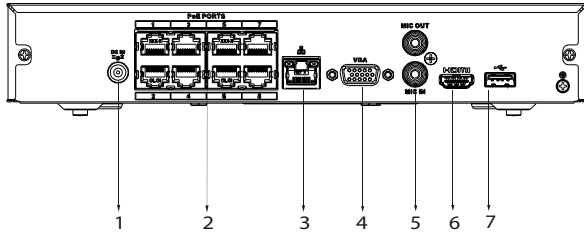

Panels

1	Power Input	2	PoE Ports
3	Network Port	4	VGA Port
5	AUDIO IN/OUT, RCA Connector	6	HDMI Port
7	USB Port