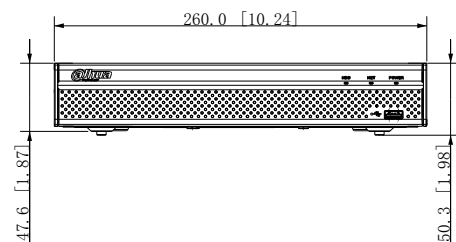

Alarm

General Alarm	Motion detection, privacy masking, video loss, PIR alarm, IPC alarm
Anomaly Alarm	Front-end device going offline, storage error, full storage, IP conflict, MAC conflict, login lock, network security anomaly
Alarm Linkage	Video recording, snapshot, log, preset, tour

External Port

HDD	1 SATA 2.0 port, up to 8 TB for a single HDD. The maximum HDD capacity varies with environment temperature

USB	1 front USB 2.0 port, 1 rear USB 2.0 port
HDMI	1
VGA	1
RCA Input	1
RCA Output	1
Alarm	None
Network	1 RJ-45 port (10/100 Mbps), 8 RJ-45 ports with PoE power supply (10/100 Mbps)

General Parameter

Power Supply	DC 48V/53V, 2A/1.8A
Power Consumption	Total output of NVR is ≤ 10W (without HDD) Total output power of PoE is 72W, the maximum output power of a single port is 25.5W
Net Weight	0.84 kg (1.85 lb)
Gross weight	1.98 kg (4.37 lb)
Product Dimensions	260 mm × 225 mm × 47.6 mm (W × L × H)
Box Dimensions	87 mm × 331 mm × 312 mm (W × L × H)
Operating Temperature	-10°C to 45°C (+34°F to +113°F)
Storage Temperature	0°C to 40°C (+32°F to +104°F)
Operating Humidity	10%~93%
Storage Humidity	30%~85%
Operating Altitude	3000 m (9843 ft)
Installation	Desktop mounting
Certification	CE/FCC

Dimensions (mm[inch])